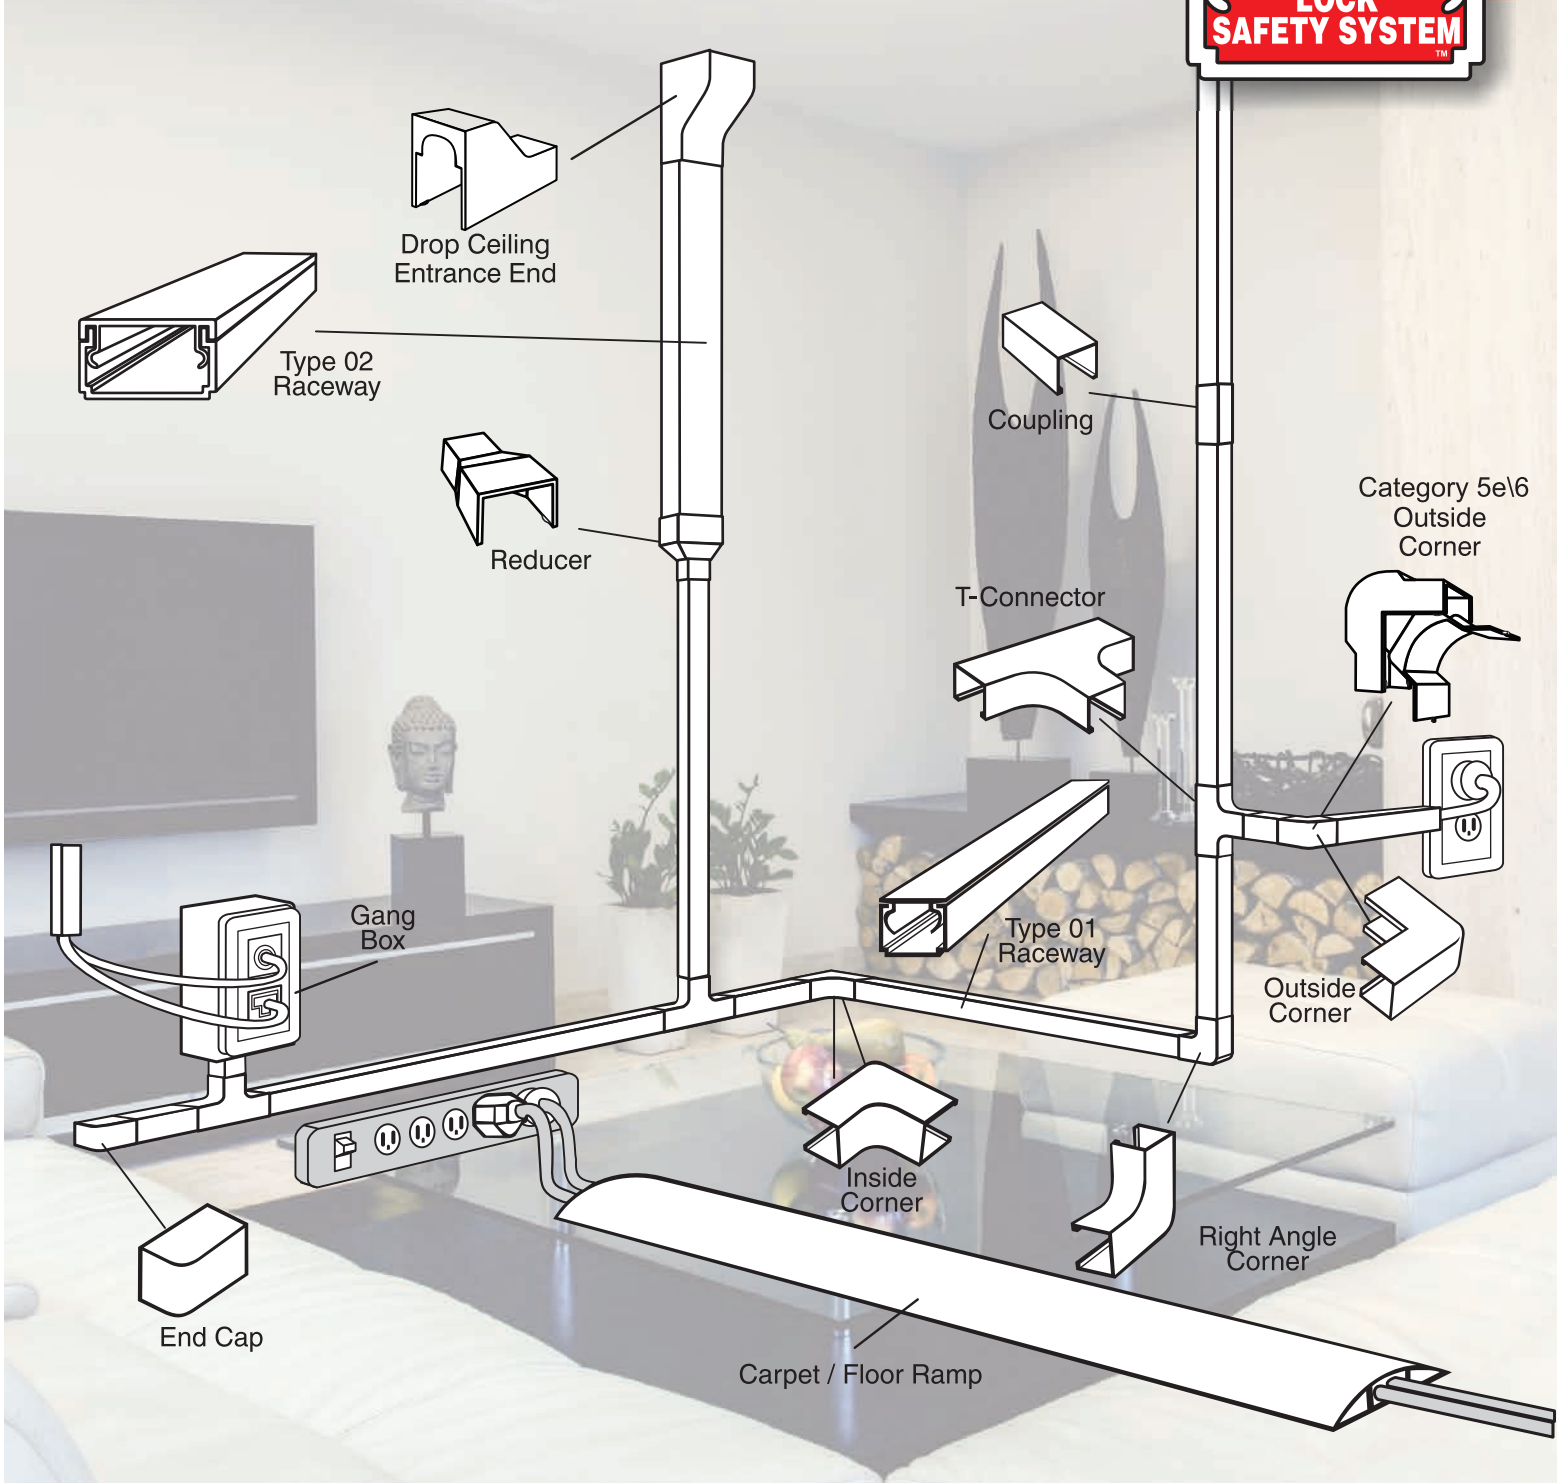

Drop Ceiling	White	02WH-DC	10 units	
	Off-white	020W-DC	10 units	
Combo Pack	White	02WH-CBP	10 units	2 Couplings 1 End Cap 2 Inside Corners 2 Outside Corners 2 Right Angles 1 T-Connector
	Off-white	020W-CBP	10 units	

DESCRIPTION	For use with a single cord or cable up to 1/2" diameter or multiple smaller wires and cords.	For use with multiple cords and cables up to 7/16" diameter in three channels.	For use with a single cord or cable up to 11/16" diameter or multiple smaller wires and cords.	For use with multiple cords and cables up to 9/16" diameter in three channels.
-------------	--	--	--	--

**PERPLAS®**  
Cable Management Systems

- Easy to Install
- Low Profile
- Durable
- Category 5e\6
- Made in Canada
- Strong, two-piece design
- Available in various colours
- RoHS rated (safe for schools)
- FT6 rated