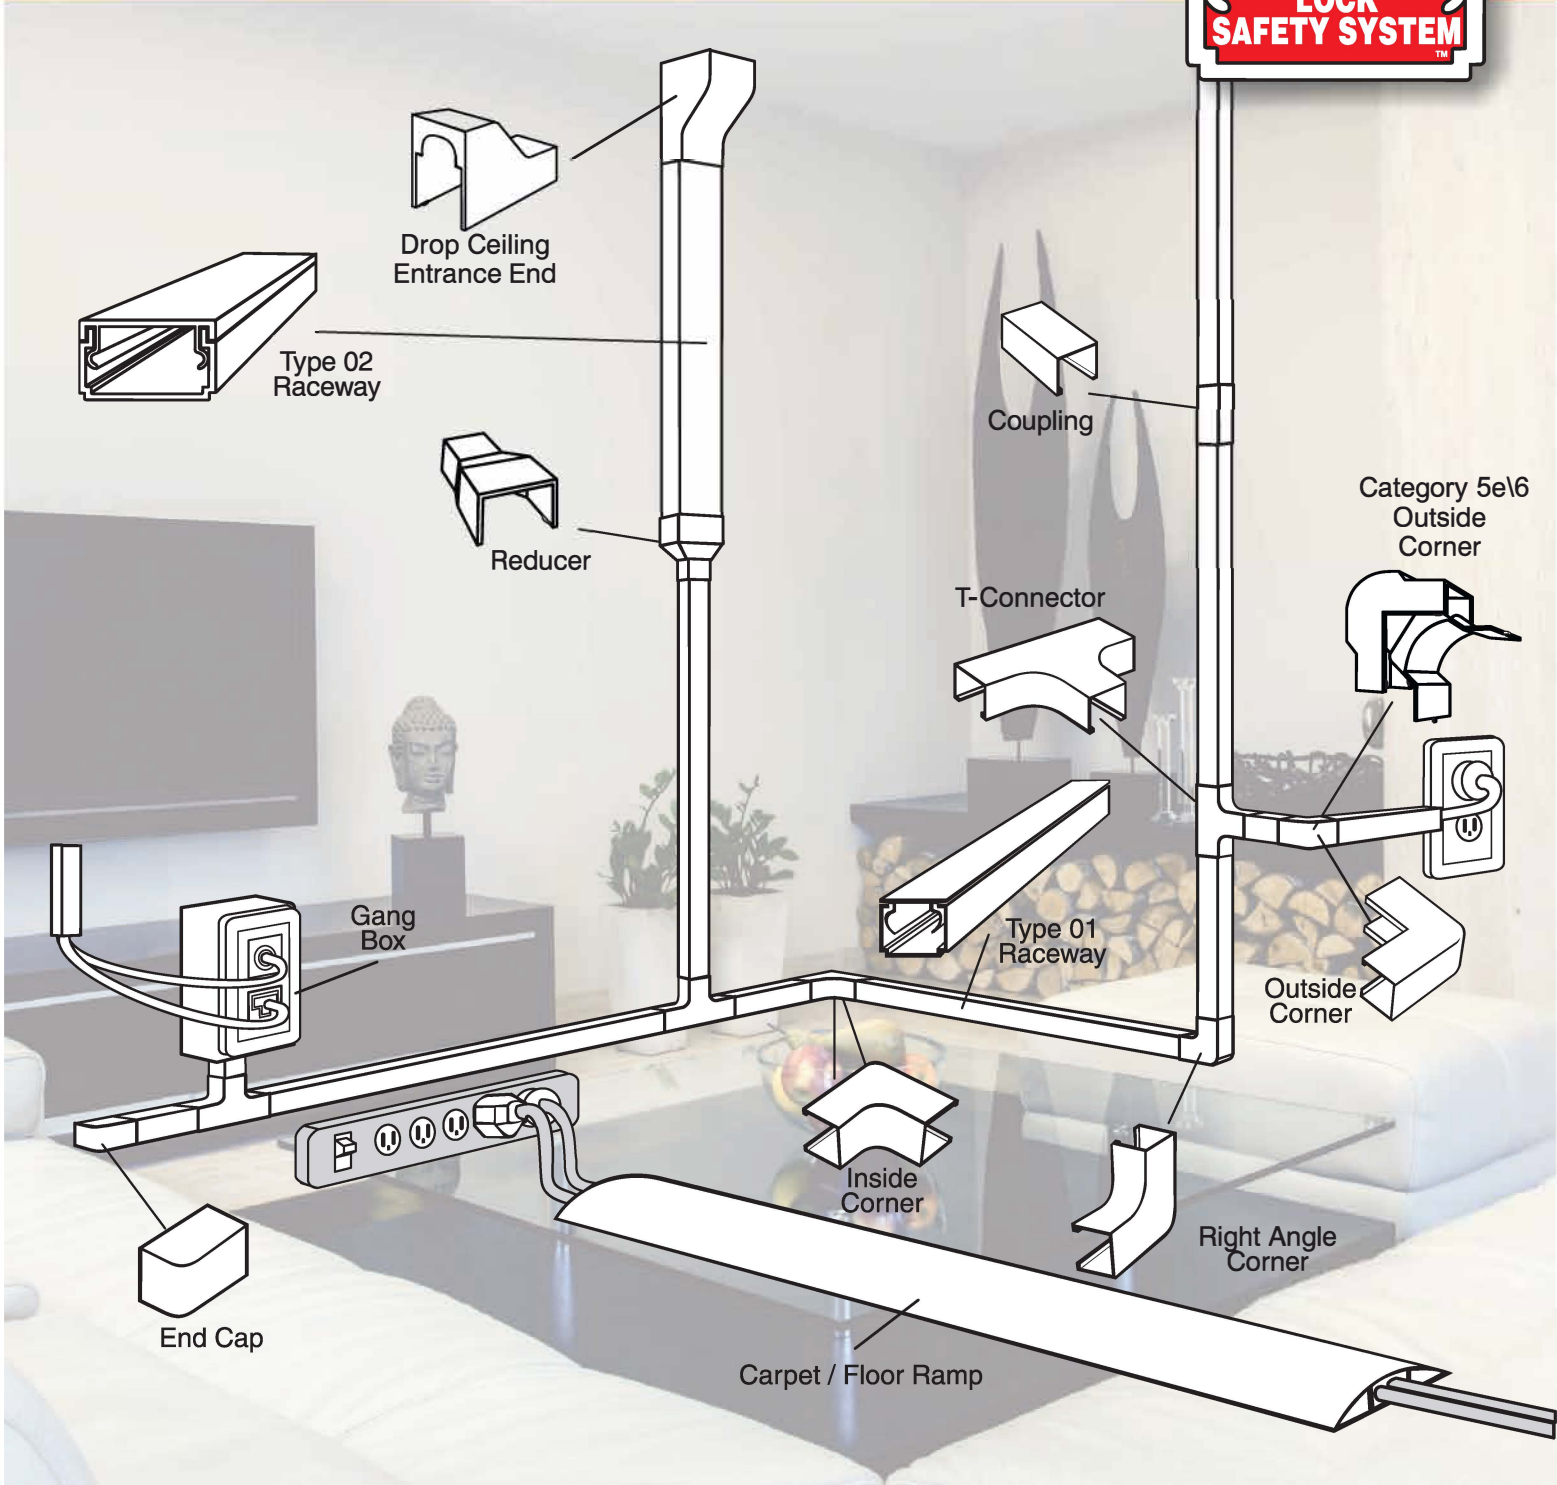

Type 2	Colour:	Product Code:	Pack Size:	Image:
Raceway	White	With Tape 02WH-5T	Without Tape 02WH-50	Length: 6'
		20 units		
Coupling	White	02WH-CP	10 units	
Inside Corner	White	02WH-IC	10 units	
End Cap	White	02WH-EC	10 units	
T-Connector	White	02WH-TE	5 units	
Right Angle	White	02WH-RA	10 units	
Cat 5e/6 Outside Corner	White	02WH-OC	5 units	
Drop Ceiling	White	02WH-DC	5 units	
Combo Pack	White	02WH-CBP	10 units	2 Couplings 1 End Cap 2 Inside Corners 2 Outside Corners 2 Right Angles 1 T-Connector

Single Gang Box	Colour:	Product Code:	Pack Size:	Image:
	White	GBWH-12	1 unit	

Type 2 to Type 1 Reducer	Colour:	Product Code:	Pack Size:	Image:
	White	RDWH-12	20 units	

SKU	STANDARD RESIDENTIAL				HEAVY DUTY MULTICHANNEL		HEAVY DUTY SINGLE CHANNEL		EXTRA WIDE MULTICHANNEL	
	GR05	GR10	BK05	BK10	63BK05	63BK10	64BK05	64BK10	65BK05	65BK10
COLOUR	Grey	Grey	Black	Black	Black	Black	Black	Black	Black	Black
LENGTH	5'	10'	5'	10'	5'	10'	5'	10'	5'	10'
UPC	775583100859	775583100866	775583100873	775583100880	775583100798	775583100828	775583100804	775583100835	775583100811	775583100842

DESCRIPTION	For use with a single cord or cable up to 1/2" diameter or multiple smaller wires and cords.	For use with multiple cords and cables up to 7/16" diameter in three channels.	For use with a single cord or cable up to 1 1/16" diameter or multiple smaller wires and cords.	For use with multiple cords and cables up to 9/16" diameter in three channels.
-------------	--	--	---	--

PERPLAS®
Cable Management Systems

- Easy to Install
- Low Profile
- Durable
- Category 5e\6
- Paintable
- Strong, two-piece design
- Made in North American
- RoHS rated (safe for schools)
- FT6 rated

PERPLAS®
Cable Management Systems