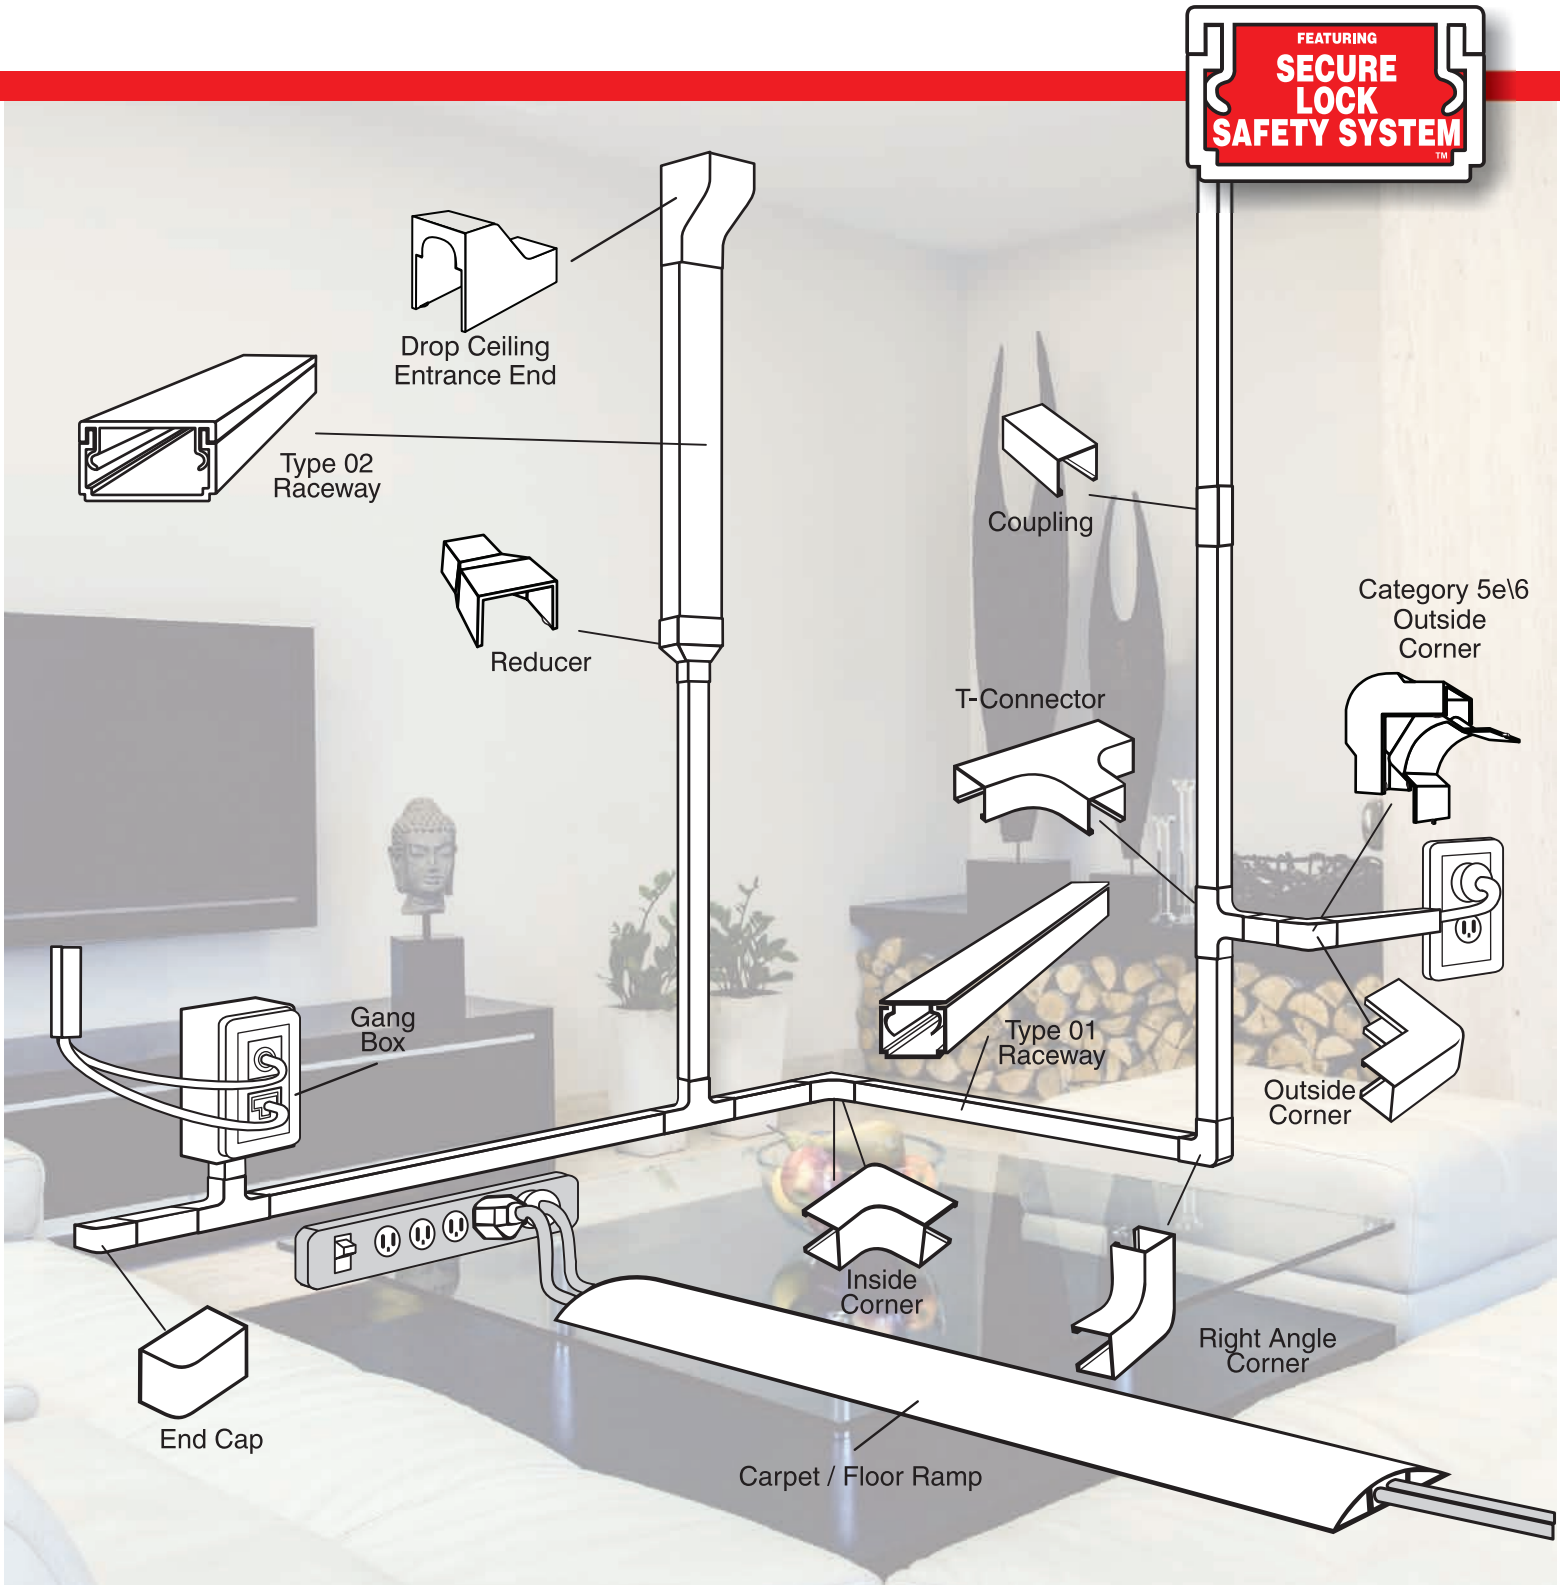

1" x 2" Large Raceway		Without Tape	With Tape		
	White	1x2WH-6O	1x2WH-6T		10 units
	Off-white	1x2OW-6O	1x2OW-6T		10 units

2" x 2" Large Raceway		Without Tape	With Tape		
	White	2x2WH-6O	2x2WH-6T		6 units
	Off-white	2x2OW-6O	2x2OW-6T		6 units

PERPLAS®
Cable Management Systems

- Easy to Install
- Low Profile
- Durable
- Category 5e\6
- Made in Canada
- Strong, two-piece design
- Available in various colours
- CSA and UL Approved
- RoHS rated (safe for schools)
- FT6 rated