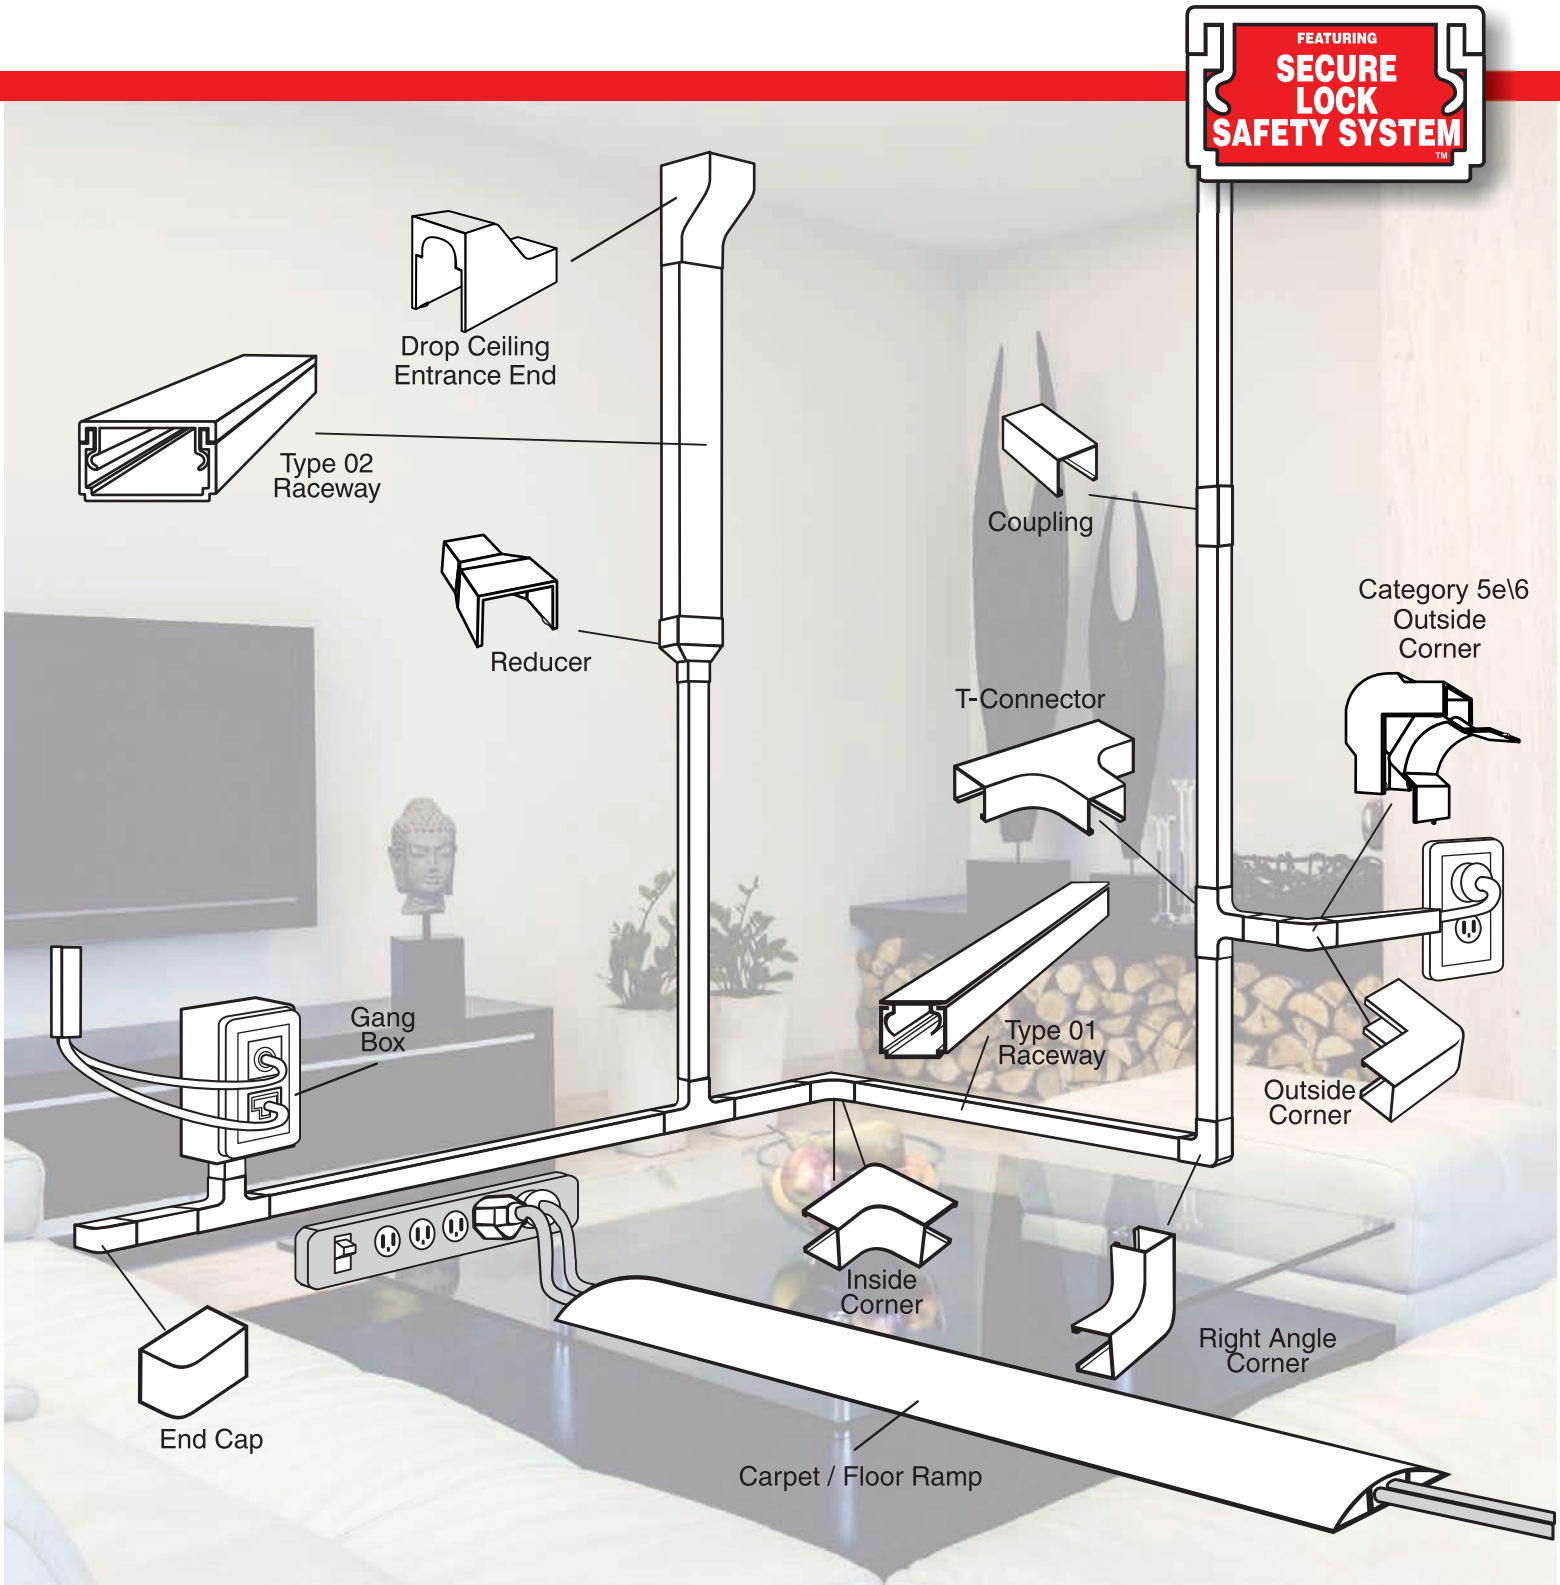

PERPLAS®
Cable Management Systems

- Easy to Install
- Low Profile
- Durable
- Category 5e\6
- Made in Canada
- Strong, two-piece design
- Available in various colours
- RoHS rated (safe for schools)
- FT6 rated

PERPLAS®
Cable Management Systems

3 Buchanan Court.
London, Ontario N5Z 4P9
Canada

Toll Free: 1-800-898-0378
Office: 1-519-680-0385
Fax: 1-800-638-3968

www.perplascorp.com
sales@perplascorp.com